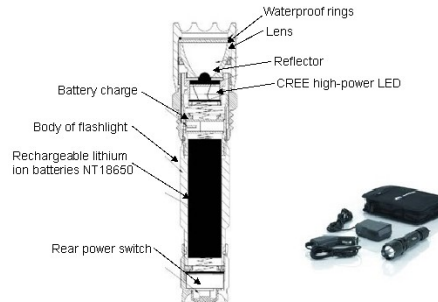

## STL Trigger-Beam LED Flashlight Instruction Manual

### Technical parameter:

Dimension	5.7"L x 1.34" lamp diameter x 1.02" handle diameter
Weight	130G
Light source	CREE high-power LED
Beam brightness	220 Lumens
Rechargeable Battery	18650 Rechargeable lithium battery
Non-rechargeable batteries	(2) 123 Size Batteries
Outer casing material	Aluminum 6061-T6
Surface treatment	Titanium black
Lens material	FCL lens
Cruising Time	100% Brightness-186 minutes, 10% Brightness-3300 minutes
Warranty	1 Year Warranty (2 Year Warranty Upgrade available)

### Operation:

1. Battery Installation, Twist the end cap off, slide the 18650 battery positive upward into the flashlight and twist on the end cap to secure the battery.
2. Gently push the Back switch to change between high, low and strobe functionality on the flashlight.
3. Press the back switch in all the way to power the flashlights on & off.